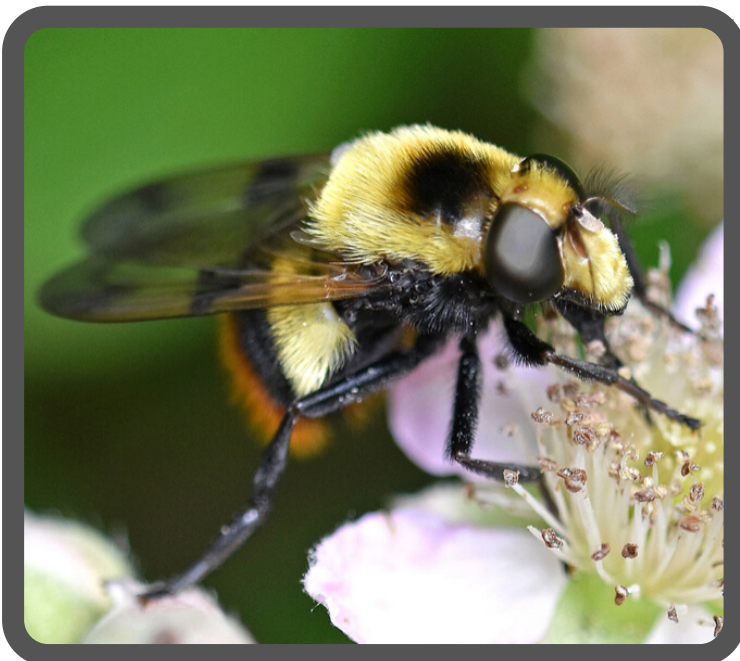

Hover fly
Volucella bombylans
haemorrhoidalis